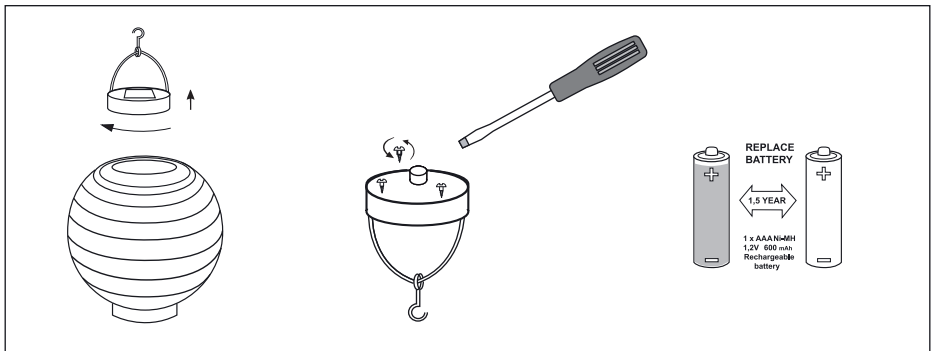

Solar Lantern 20cm & 30cm

FIRST USE.

BATTERY REPLACEMENT.

STAR
TRADING

STAR STREET 1
512 50 SVENLJUNGA
SWEDEN