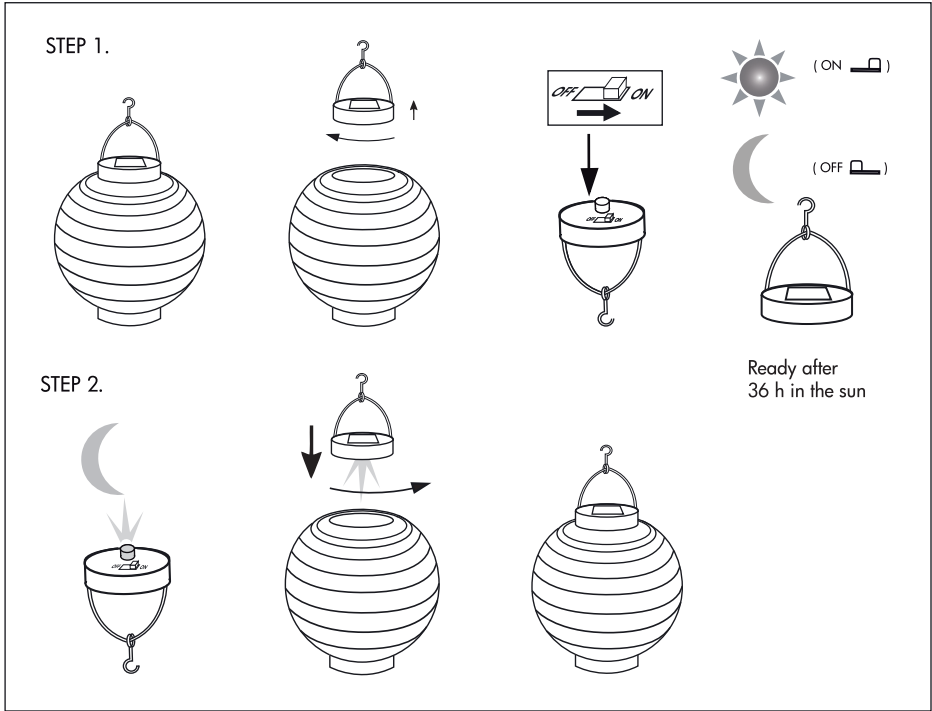

Solar Lantern 20cm & 30cm

FIRST USE.

BATTERY REPLACEMENT.

STAR
TRADING

STAR STREET 1
512 50 SVENLJUNGA
SWEDEN